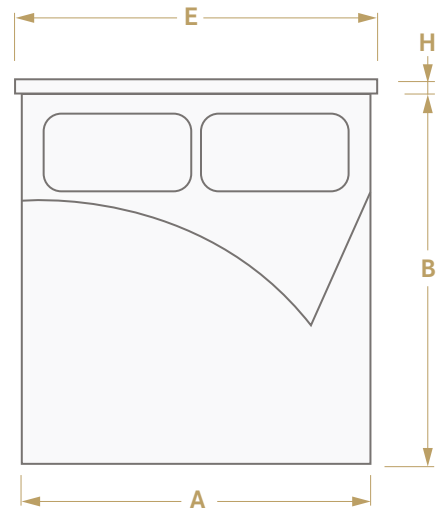

Made entirely in the European Union in accordance with current standards.

Meets the standards of HotellerieSuisse and is eligible for hotel classification points.

OPTIONAL EQUIPMENT

Feet	<ul style="list-style-type: none"> • Square wooden feet, natural colour (height 13 cm, side 6 cm) • Round metallic feet (height 12 cm, diameter 6 cm)
Finishing	<ul style="list-style-type: none"> • Flame-retardant fabrics, complies with fire prevention standards (Europe EN597-1/2, UK BS-7177) • Stain-resistant: Ticking Easy Clean, 100% rPES • Fixed or removable covers, velcro fastening * • Bedskirts, Dior pleats * • Bedskirts, Dior pleats with sewn-in pleats * <p>* choice of colours</p>
Twin bed assembly system	Head and foot fastening with rotating crocodile clips

COMPLEMENTARY PRODUCTS

Waterproof fleece

Mattress topper

Mattress

Duvets and pillows

Bed linen

Bed lift

		CATALOG DESIGNATION (cm)	ACTUAL SIZE (cm)
I	A	80	81
		90	91
		100	101
		120	121
		140	141
		160	163 ¹
		180	183 ¹
		200	203 ¹
	B	190	193
		200	203
210		213	
220		223	
C	21 ²		
D	12-13 ³		
II	E	Bouton, Model E = A Egor, Palace, Alexis = A + 20	
	F	Bouton, Egor, Palace Model E Alexis	120 90 110
	H	Bouton, Egor, Palace Model E Alexis	12 3 14

SPACE OCCUPANCY:
 I BED BASE DIMENSIONS
 II HEADBOARD DIMENSIONS

¹ In two parts fastened together with crocodile clips
² Box version 30 or 36 cm
³ Square wooden feet 13 cm or round metallic 12 cm

Bouton