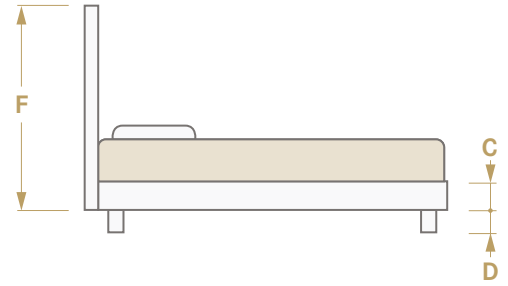

Made entirely in the European Union in accordance with current standards.

Meets the standards of HotellerieSuisse and is eligible for hotel classification points.

OPTIONAL EQUIPMENT

Feet	<ul style="list-style-type: none"> • Square wooden feet, natural colour (height 13 cm, side 6 cm) • Round metallic feet (height 12 cm, diameter 6 cm)
Finishing	<ul style="list-style-type: none"> • Flame-retardant fabrics, complies with fire prevention standards (Europe EN597-1/2, UK BS-7177) • Stain-resistant: Ticking Easy Clean, 100% rPES • Fixed or removable covers, velcro fastening * • Bedskirts, Dior pleats * • Bedskirts, Dior pleats with sewn-in pleats * <p>* choice of colours</p>
Twin bed assembly system	Head and foot fastening with rotating crocodile clips

COMPLEMENTARY PRODUCTS

Waterproof fleece

Mattress topper

Mattress

Duvets and pillows

Bed linen

Bed lift

		CATALOG DESIGNATION (cm)	ACTUAL SIZE (cm)
I	A	80	81
		90	91
		100	101
		120	121
		140	141
		160	163 ¹
		180	183 ¹
		200	203 ¹
	B	190	193
		200	203
210		213	
220		223	
C	21 ²		
D	12-13 ³		
II	E	Bouton, Model E = A Egor, Palace, Alexis = A + 20	
	F	Bouton, Egor, Palace Model E Alexis	120 90 110
	H	Bouton, Egor, Palace Model E Alexis	12 3 14

SPACE OCCUPANCY:
 I BED BASE DIMENSIONS
 II HEADBOARD DIMENSIONS

¹ In two parts fastened together with crocodile clips
² Box version 30 or 36 cm
³ Square wooden feet 13 cm or round metallic 12 cm

Bouton